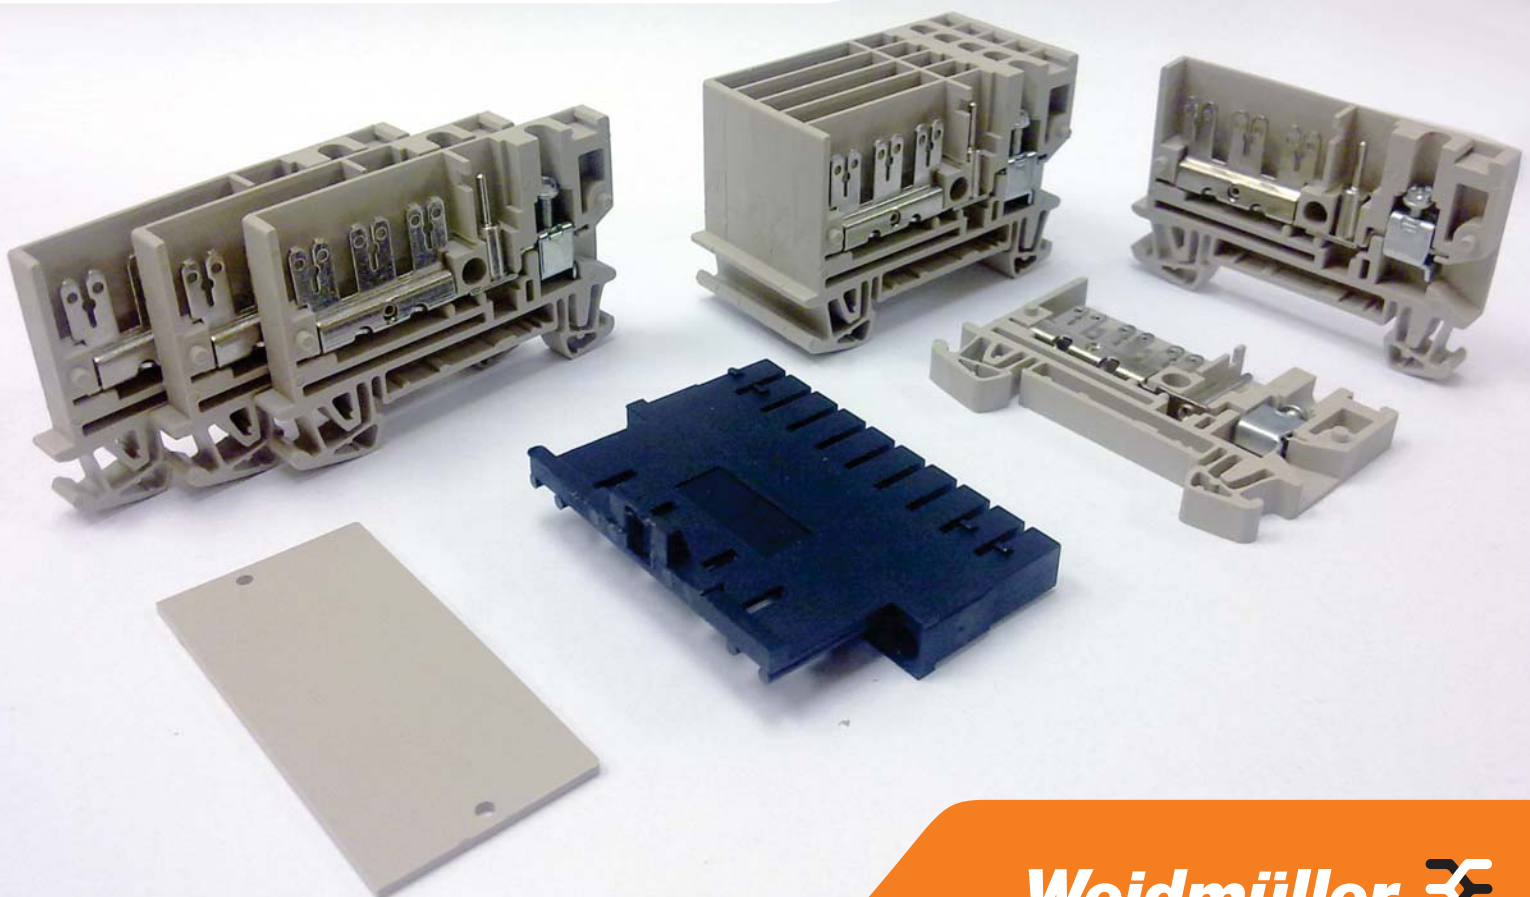

## Data Sheet - Terminals

Screw, Snap-on and Plug connection - AST5N

# Screw, Snap-on and Plug connection

## AST5 N

Width ( mm +0,2 )		6,0	
Insulating material		Wemid (V0)	
Rated data		IEC	
Voltage		630V	
Current		20A	(screw / snap-on)
Current		7 A	(screw / plug) (snap-on / plug)
Cross-section		0,5...4 mm <sup>2</sup>	
Impulse voltage		4 KV	
Pollution severity		3	
Torque range		0,4 a 0,6 Nm	
Conductor stripping		10mm ± 0,5mm	
Ordering Data	(Beige)		<b>C905630.6000</b>
Accessories			
End plate ( thickness - mm )	Wemid (V0)	(1,0)	<b>C905642.6000</b>
			
Crimp contacts	CB1,6 / CS1,6		<b>1427900000</b>
	 4 0.157" 20.6 0.811"	CB socket 	
Plug	PA (V0)		<b>C905639.6000</b>
			
Flat blade receptacles (with copper sleeve)			
		● 0,5...1,5 mm <sup>2</sup>	<b>9200540000</b> Dimensions 6,3 x 0,8 mm
		● 1,5...2,5 mm <sup>2</sup>	<b>9200560000</b> Dimensions 6,3 x 0,8 mm
End brackets			
	 EW35	EW35 - TS 35 - (8,5mm)	<b>C038356.0000</b>
	 WEW35/2	WEW35/2 - TS 35 - (8,0mm)	<b>1061200000</b>
		WEW35/1 - TS 35 - (12,0mm)	<b>1059000000</b>
Rails			
		TS 35 aluminium 	<b>C033080.0000</b>
		TS 35 steel 	<b>C038340.0000</b>
		TS 35 steel slotted 	<b>C051450.0000</b>
Remarks			
		① Conector - IEC 60 947 - 7 - 1	
		② Snap-on - IEC 61 210	
		③ Plug - IEC 61 984	