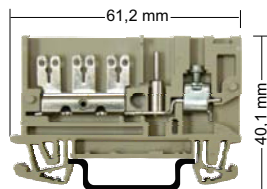

## Data Sheet - Terminals

Screw, Snap-on and Plug connection - AST5N

# Screw, Snap-on and Plug connection

## AST5 N

Width ( mm +0,2 )		6,0	
Insulating material		Wemid (V0)	
Rated data		IEC	
Voltage		630V	
Current		20A	(screw / snap-on)
Current		7 A	(screw / plug) (snap-on / plug)
Cross-section		0,5...4 mm <sup>2</sup>	
Impulse voltage		4 KV	
Pollution severity		3	
Torque range		0,4 a 0,6 Nm	
Conductor stripping		10mm ± 0,5mm	
Ordering Data	(Beige)		<b>C905630.6000</b>
Accessories			
End plate ( thickness - mm )	Wemid (V0)	(1,0)	<b>C905642.6000</b>
			
Crimp contacts	CB1,6 / CS1,6		<b>1427900000</b>
	 4 0.157" 20.6 0.811"	CB socket 	
Plug	PA (V0)		<b>C905639.6000</b>
			
Flat blade receptacles (with copper sleeve)			
		● 0,5...1,5 mm <sup>2</sup>	<b>9200540000</b> Dimensions 6,3 x 0,8 mm
		● 1,5...2,5 mm <sup>2</sup>	<b>9200560000</b> Dimensions 6,3 x 0,8 mm
End brackets			
	 EW35	EW35 - TS 35 - (8,5mm)	<b>C038356.0000</b>
	 WEW35/2	WEW35/2 - TS 35 - (8,0mm)	<b>1061200000</b>
		WEW35/1 - TS 35 - (12,0mm)	<b>1059000000</b>
Rails			
		TS 35 aluminium 	<b>C033080.0000</b>
		TS 35 steel 	<b>C038340.0000</b>
		TS 35 steel slotted 	<b>C051450.0000</b>
Remarks			
		① Conector - IEC 60 947 - 7 - 1	
		② Snap-on - IEC 61 210	
		③ Plug - IEC 61 984	